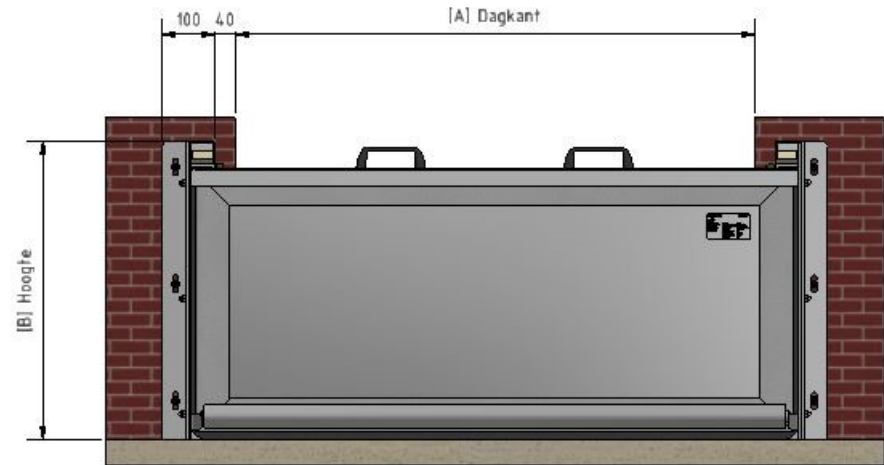

B3 – In front of the opening

The following mounting methods are possible:

C2 – T Shape

C3 – L Compact

C4 – U Shape

C5 – Brackets