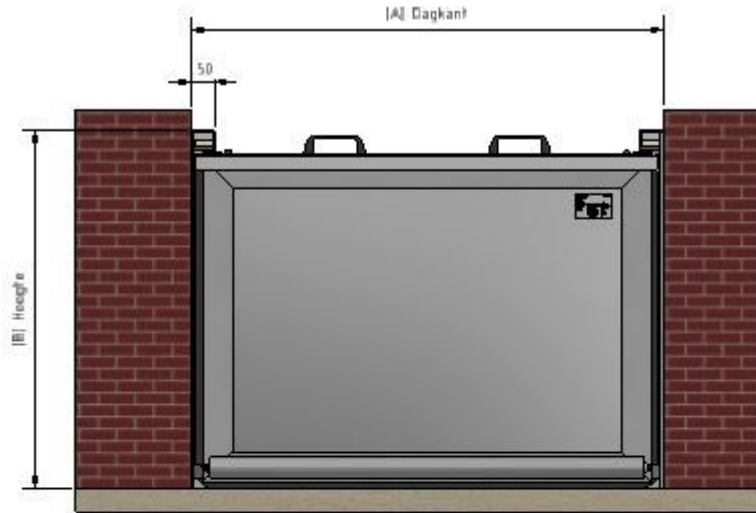

Mounting options

B1 – In between jambs

The following mounting methods are possible:

C1 – L Shape